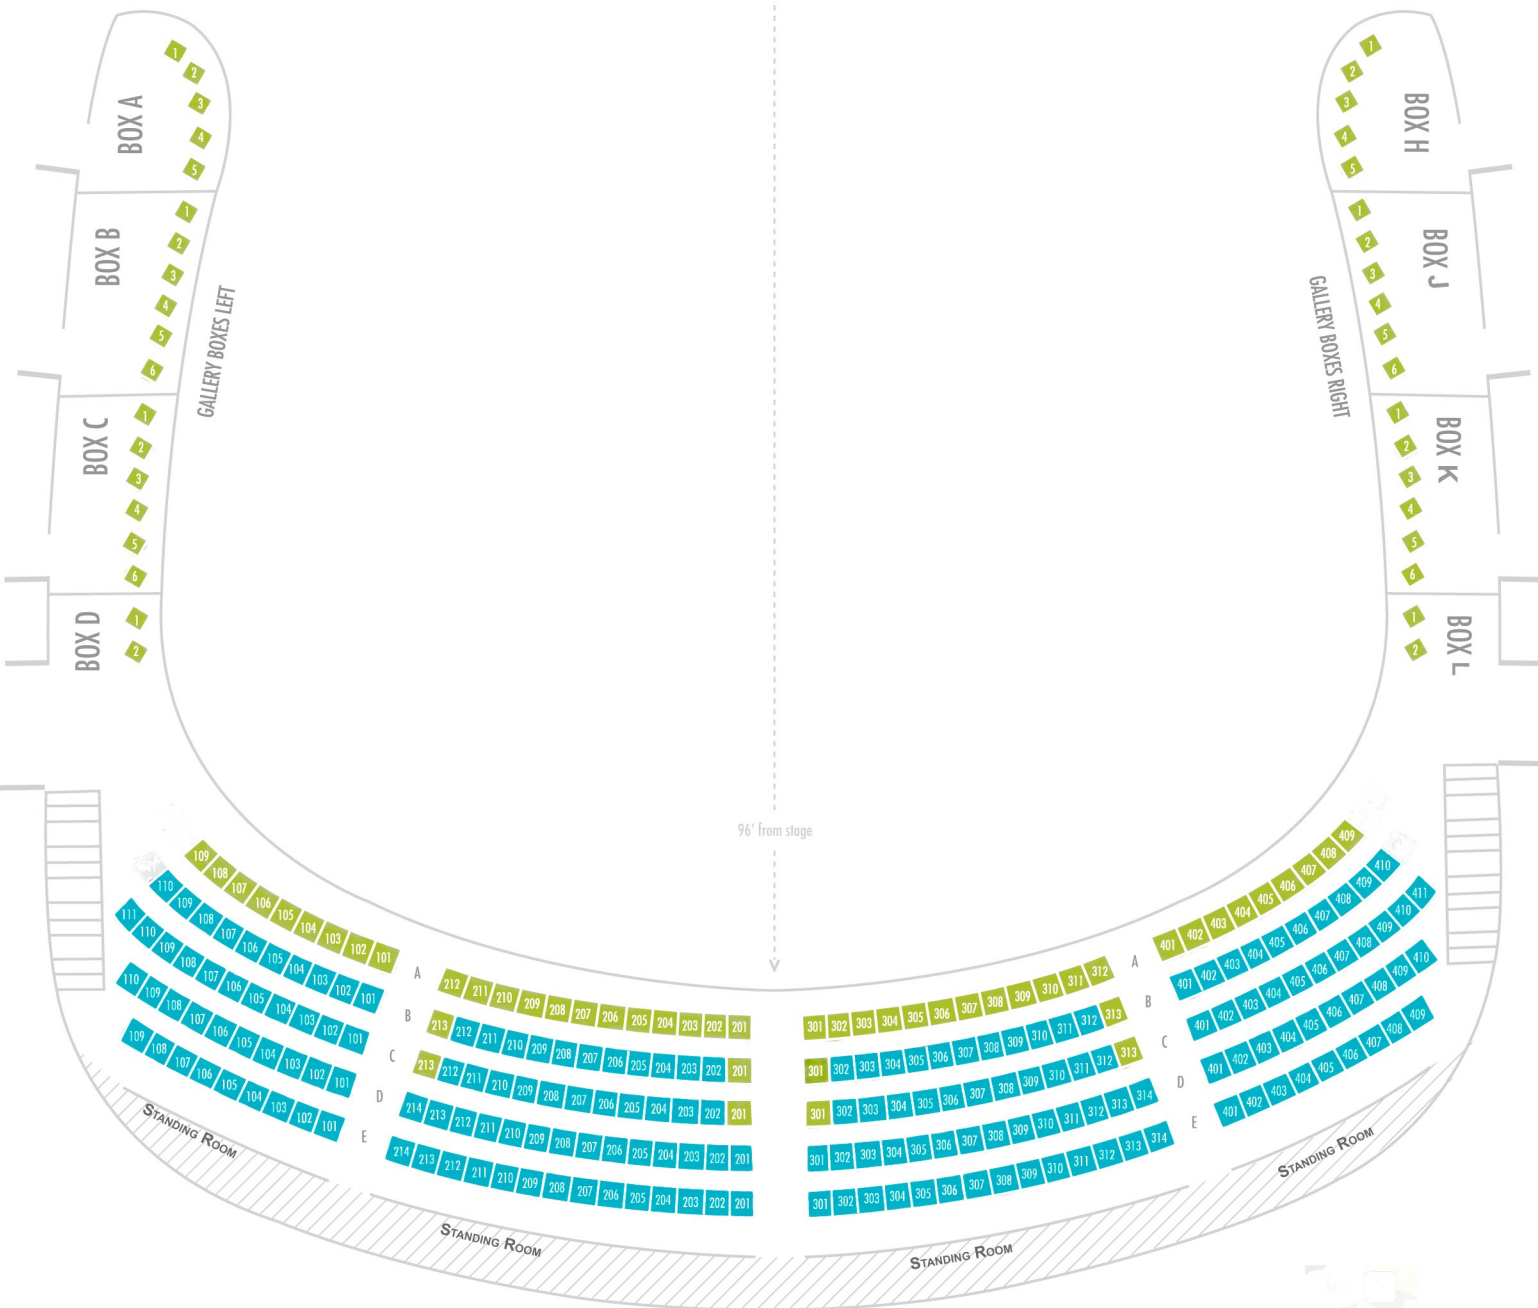

ORDWAY CENTER MAIN HALL

STAGE

Movable chairs in box seats

GALLERY
TOP FLOOR